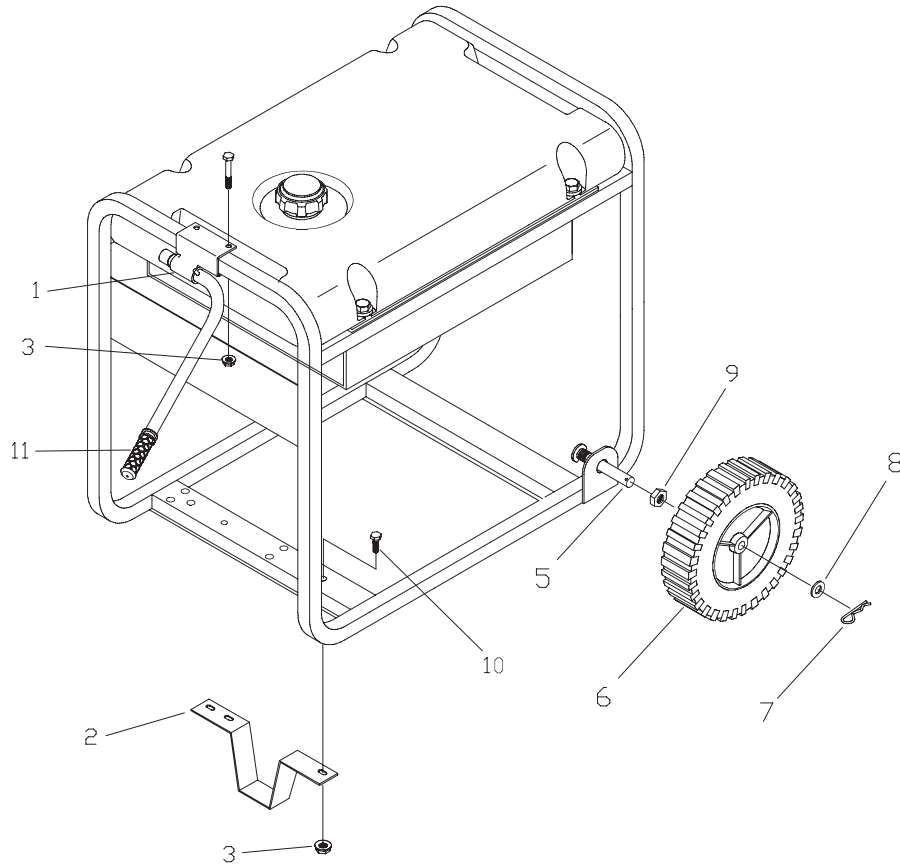

§ - Contact Engine Manufacturer

* - Items without part numbers are common fasteners and are available at your local hardware store.

EXPLODED VIEW AND PARTS LIST - ALTERNATOR

Item	Part #	Description
1	186059GS	ADAPTER, Mounting, Alternator
2	191685GS	ROTOR (Includes Item 14)
3	191686AGS	STATOR
4	186060GS	RBC, with O-Ring (p/n 189197GS)
5	86308GS	HHCS, M6 - 1.0 x 115 SEMS
6	91825GS	ASSY, Holder, Rectifier/Brush
7	66849GS	TAPTITE, M5 - 0.8 x 16
8	22694GS	RECEPTACLE, 6 pin
9	81917GS	PIN, Roll, 4mm x 10
10	193428AGS	ASSY, Wire, Ground
13	194274GS	HARNESS, Wire, Power
14	65791GS	BEARING

EXPLODED VIEW AND PARTS LIST - CONTROL PANEL

Item	Part #	Description
1	195112GS	KIT, Cover Control Panel
2	188889AGS	CONTROL PANEL, Compact
6	68759GS	OUTLET, 120V, 20A, Duplex
7	*	NUT, Palnut, Pushnut, 5/32
8	84198GS	CAP, Breaker, Circuit
9	75207DGS	BREAKER, Circuit
10	68867GS	OUTLET, 120/240V Locking, 20A
11	*	NUT, Palnut, Pushnut, 3/16
12	*	PPPHS, M3 - 0.5 x 18
13	93857GS	BAR, Retaining
14	188890GS	COVER, Back, Control Panel
15	*	SCREW, 3 x 18, Tapping
16	22694GS	HOUSING, Receptacle
17	*	SCREW, 3.5 x 14, Tapping

* - Items without part numbers are common fasteners and are available at your local hardware store.

EXPLODED VIEW AND PARTS LIST - WHEEL KIT

Item	Part #	Description
1	189715GS	ASSY, Handle (Includes Item 11)
2	94034GS	LEG, Mounting
3	52858GS	NUT, Locking Hex M8 - 1.25
4	*	HHCS, M8 - 1.25 x 45
5	93728GS	AXLE
6	197061GS	WHEEL
7	87005AGS	PIN
8	*	WASHER, Flat M12
9	94222QGS	NUT, 5/8 - 18 Jam Lock
10	*	HHCS, M8 - 1.25 x 20
11	189718GS	GRIP, Handle